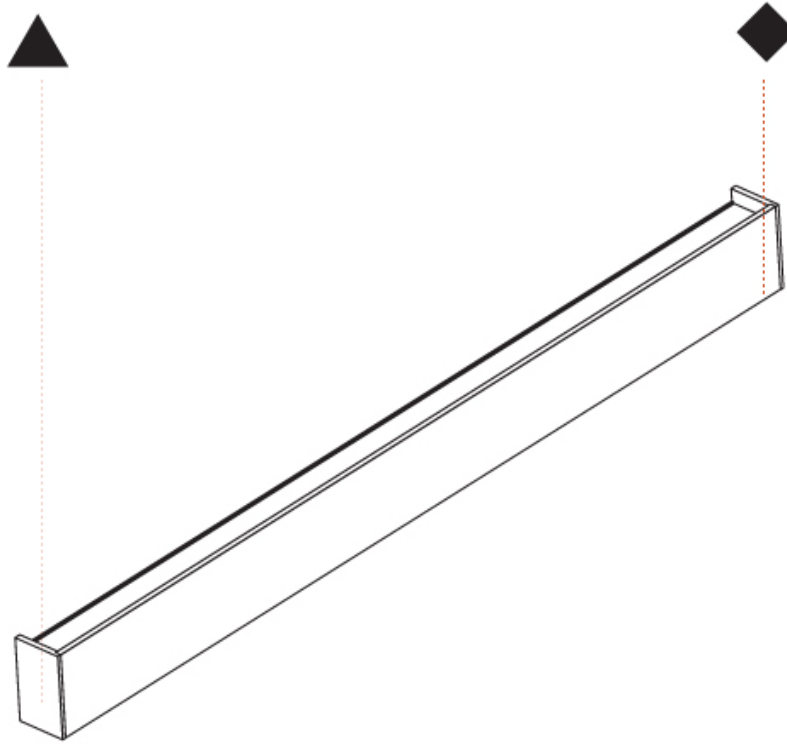

A33281-

PROJECT _____

TYPE _____

SPECIFIER _____

QUANTITY _____

DATE _____